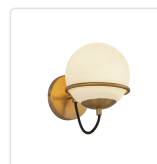

## ALBA WV458107

|                        |                             |
|------------------------|-----------------------------|
| FIXTURE DIMENSIONS     | W6-1/2" x H9-7/8" x E8-3/4" |
| HEIGHT FROM CENTER     | 5"                          |
| EXTENSION              | 8-3/4"                      |
| LAMP TYPE              | E26                         |
| MAX WATTAGE            | 60W                         |
| BULB QTY               | 1                           |
| BULBS INCLUDED         | No                          |
| VOLTAGE                | 120V                        |
| GLASS DETAILS          | Opal Glass                  |
| MATERIAL               | Steel + Glass               |
| ILLUMINATION DIRECTION | Omni-directional            |
| INSTALL OPTIONS        | Wall Mount, Up Only         |
| LOCATION               | Damp                        |
| CANOPY DIMENSIONS      | D4-3/4" x E7/8"             |
| PAINT FINISH           | AG01; MB01;                 |

### AVAILABLE FINISHES:

WV458107AGOP  
Aged Gold/Opal  
Matte Glass

WV458107MBOP  
Matte Black/Opal  
Matte Glass

\*For complete warranty terms, please visit: [www.aloralighting.com/warranty](http://www.aloralighting.com/warranty)