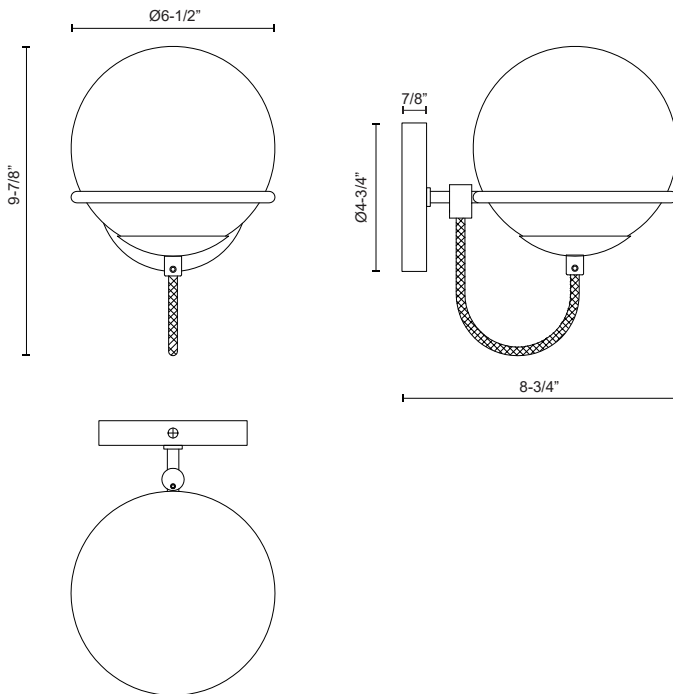

AVAILABLE FINISHES:

*For complete warranty terms, please visit: www.aloralighting.com/warranty