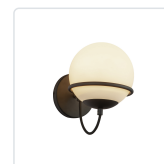

## ALBA WV458107

|                        |                             |
|------------------------|-----------------------------|
| FIXTURE DIMENSIONS     | W6-1/2" x H9-7/8" x E8-3/4" |
| HEIGHT FROM CENTER     | 5"                          |
| EXTENSION              | 8-3/4"                      |
| LAMP TYPE              | E26                         |
| MAX WATTAGE            | 60W                         |
| BULB QTY               | 1                           |
| BULBS INCLUDED         | No                          |
| VOLTAGE                | 120V                        |
| GLASS DETAILS          | Opal Glass                  |
| MATERIAL               | Steel + Glass               |
| ILLUMINATION DIRECTION | Omni-directional            |
| INSTALL OPTIONS        | Wall Mount, Up Only         |
| LOCATION               | Damp                        |
| CANOPY DIMENSIONS      | D4-3/4" x E7/8"             |
| PAINT FINISH           | AG01; MB01;                 |

### AVAILABLE FINISHES:

WV458107AGOP  
Aged Gold/Opal  
Matte Glass

WV458107MBOP  
Matte Black/Opal  
Matte Glass

\*For complete warranty terms, please visit: [www.aloralighting.com/warranty](http://www.aloralighting.com/warranty)